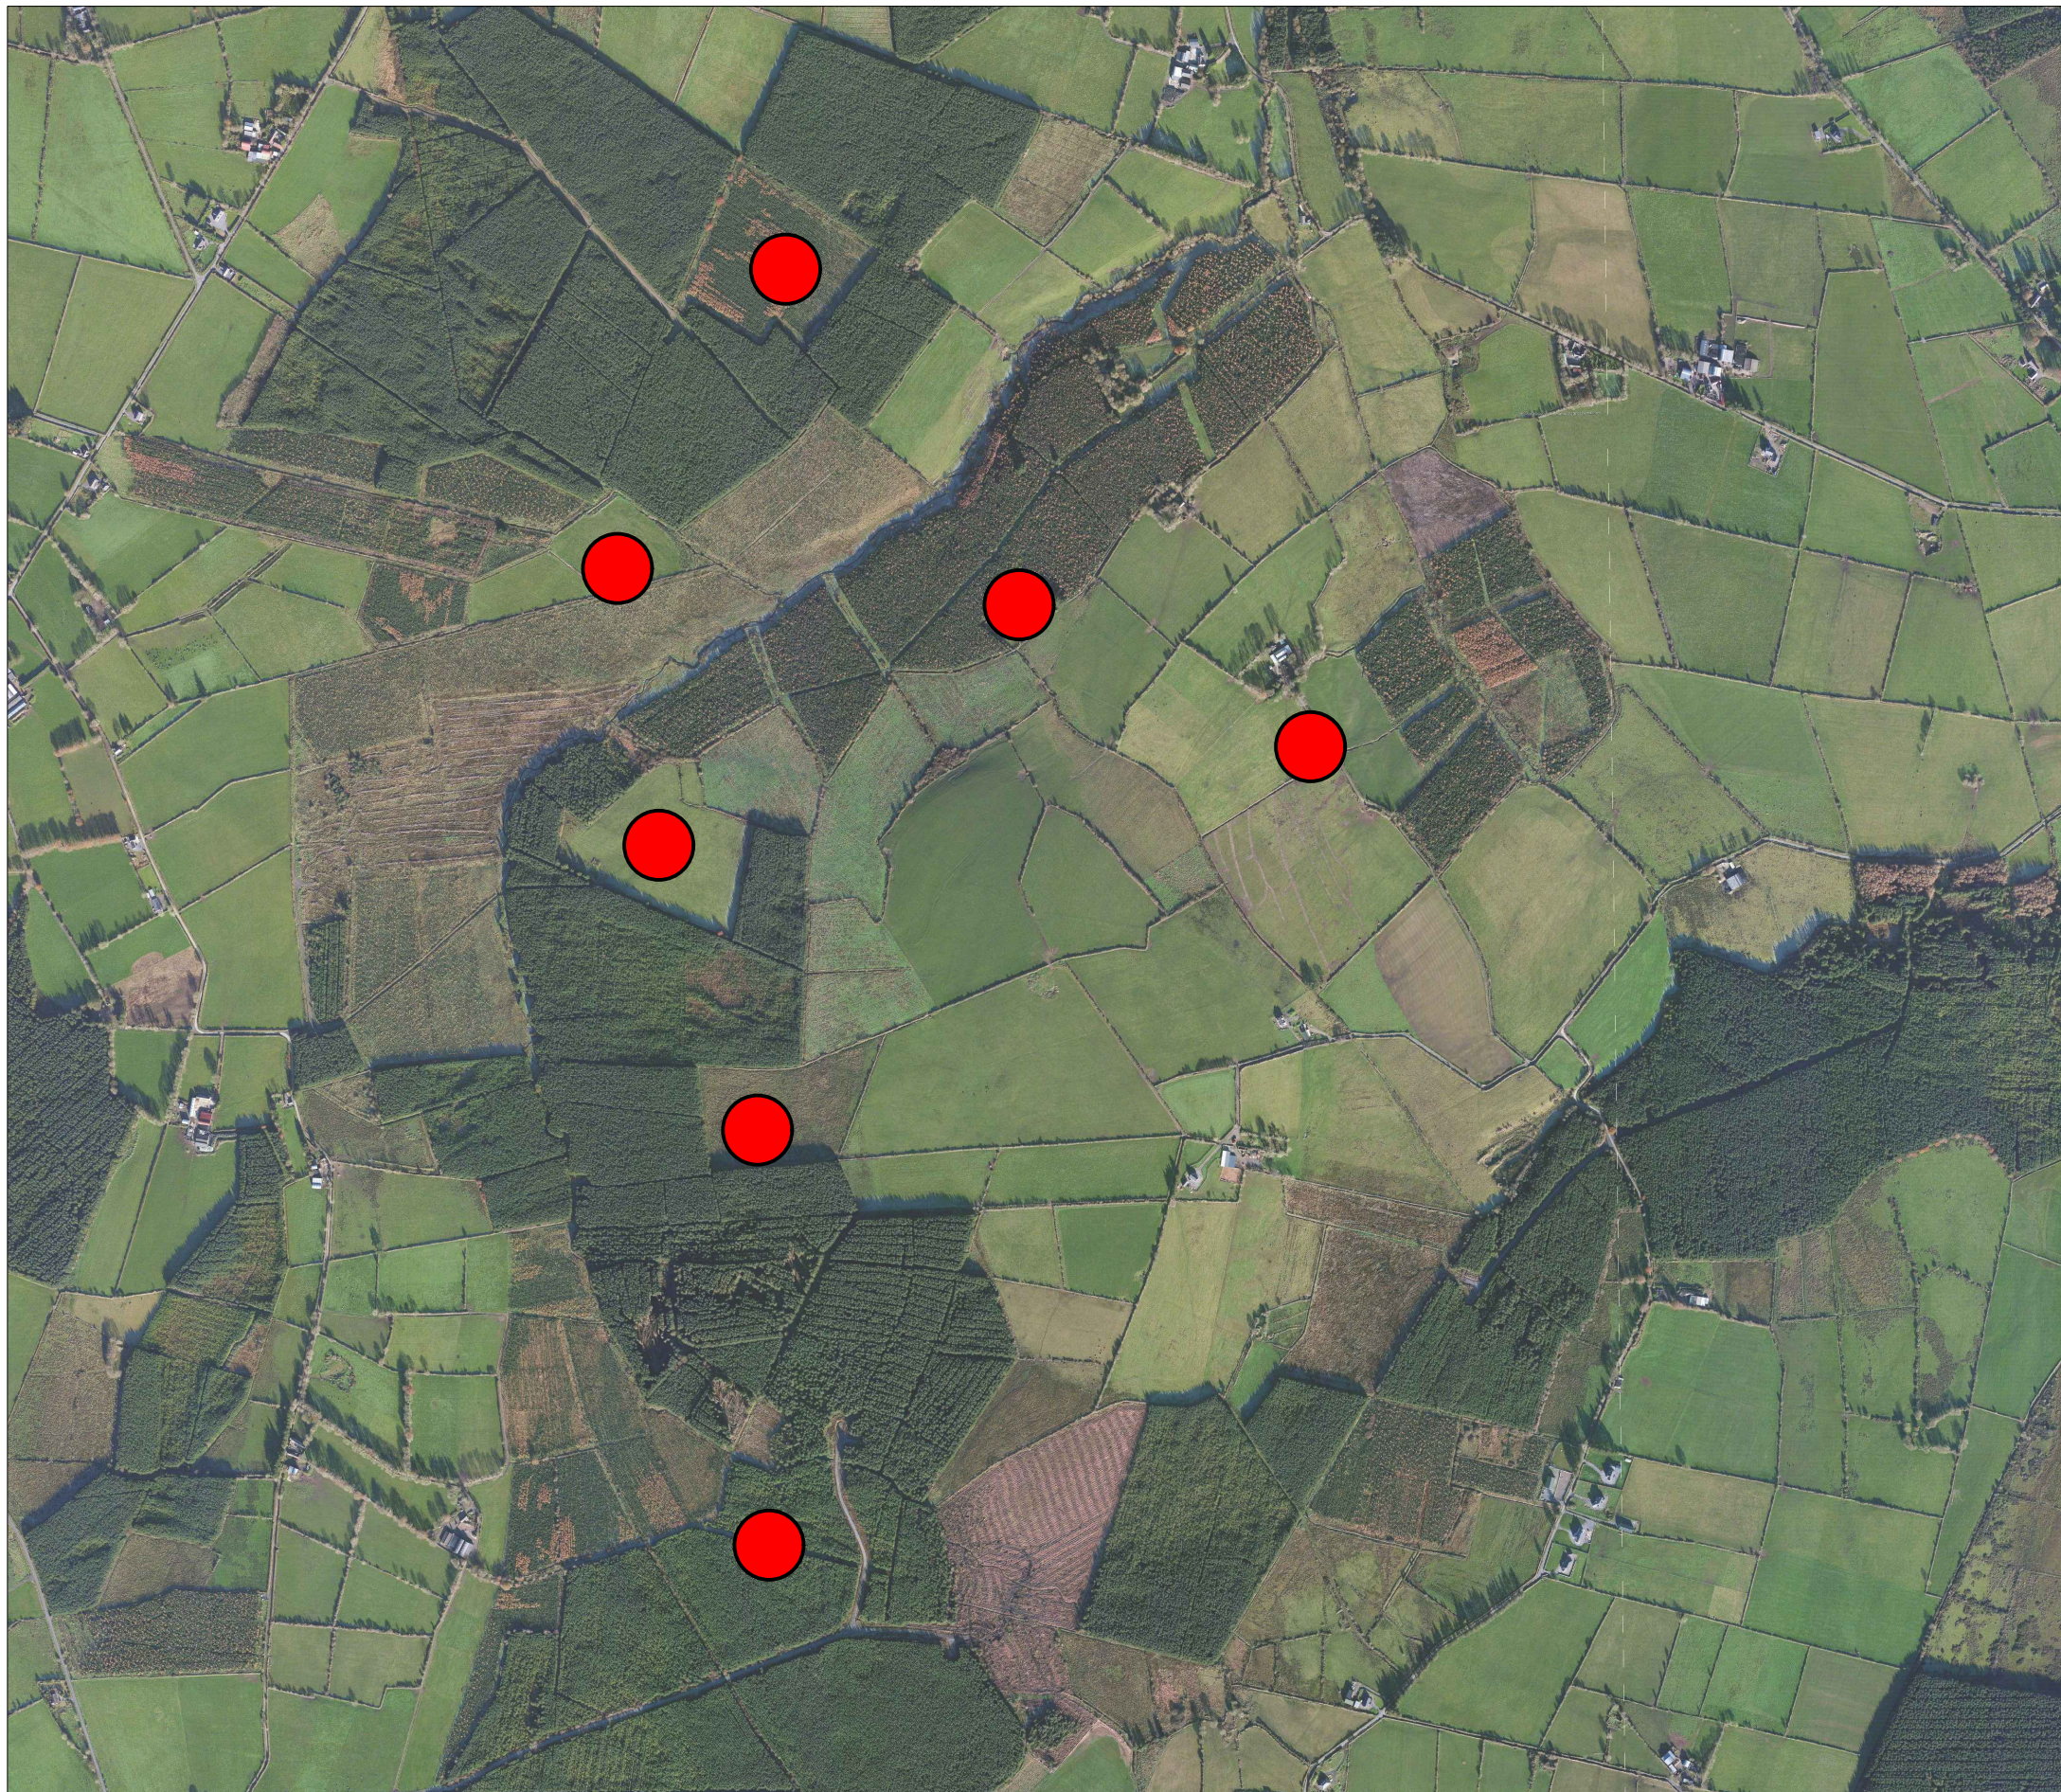

Job Title:

White Hill Wind Farm

Client:

White Hill Wind Ltd

Drawing Title:

Alternative Site Layout -
Option D1

Drawing No.:
WTH_PAS_EIAR_004

Revision No.:
0

Scale:
(A3) 1:30,000

Date:
30/10/2022

Drawn By:
C.M.P

Checked By:
J.B

Confirmed By:
S.C

Prepared by:

Legend:

Wind Turbine Locations

Date:	Rev.:	Description:	Drawn By:

Agent Address:

Galetech Energy Services,
Clondargan,
Stradone,
Co. Cavan

Job Title:

White Hill Wind Farm

Client:

White Hill Wind Ltd

Drawing Title: