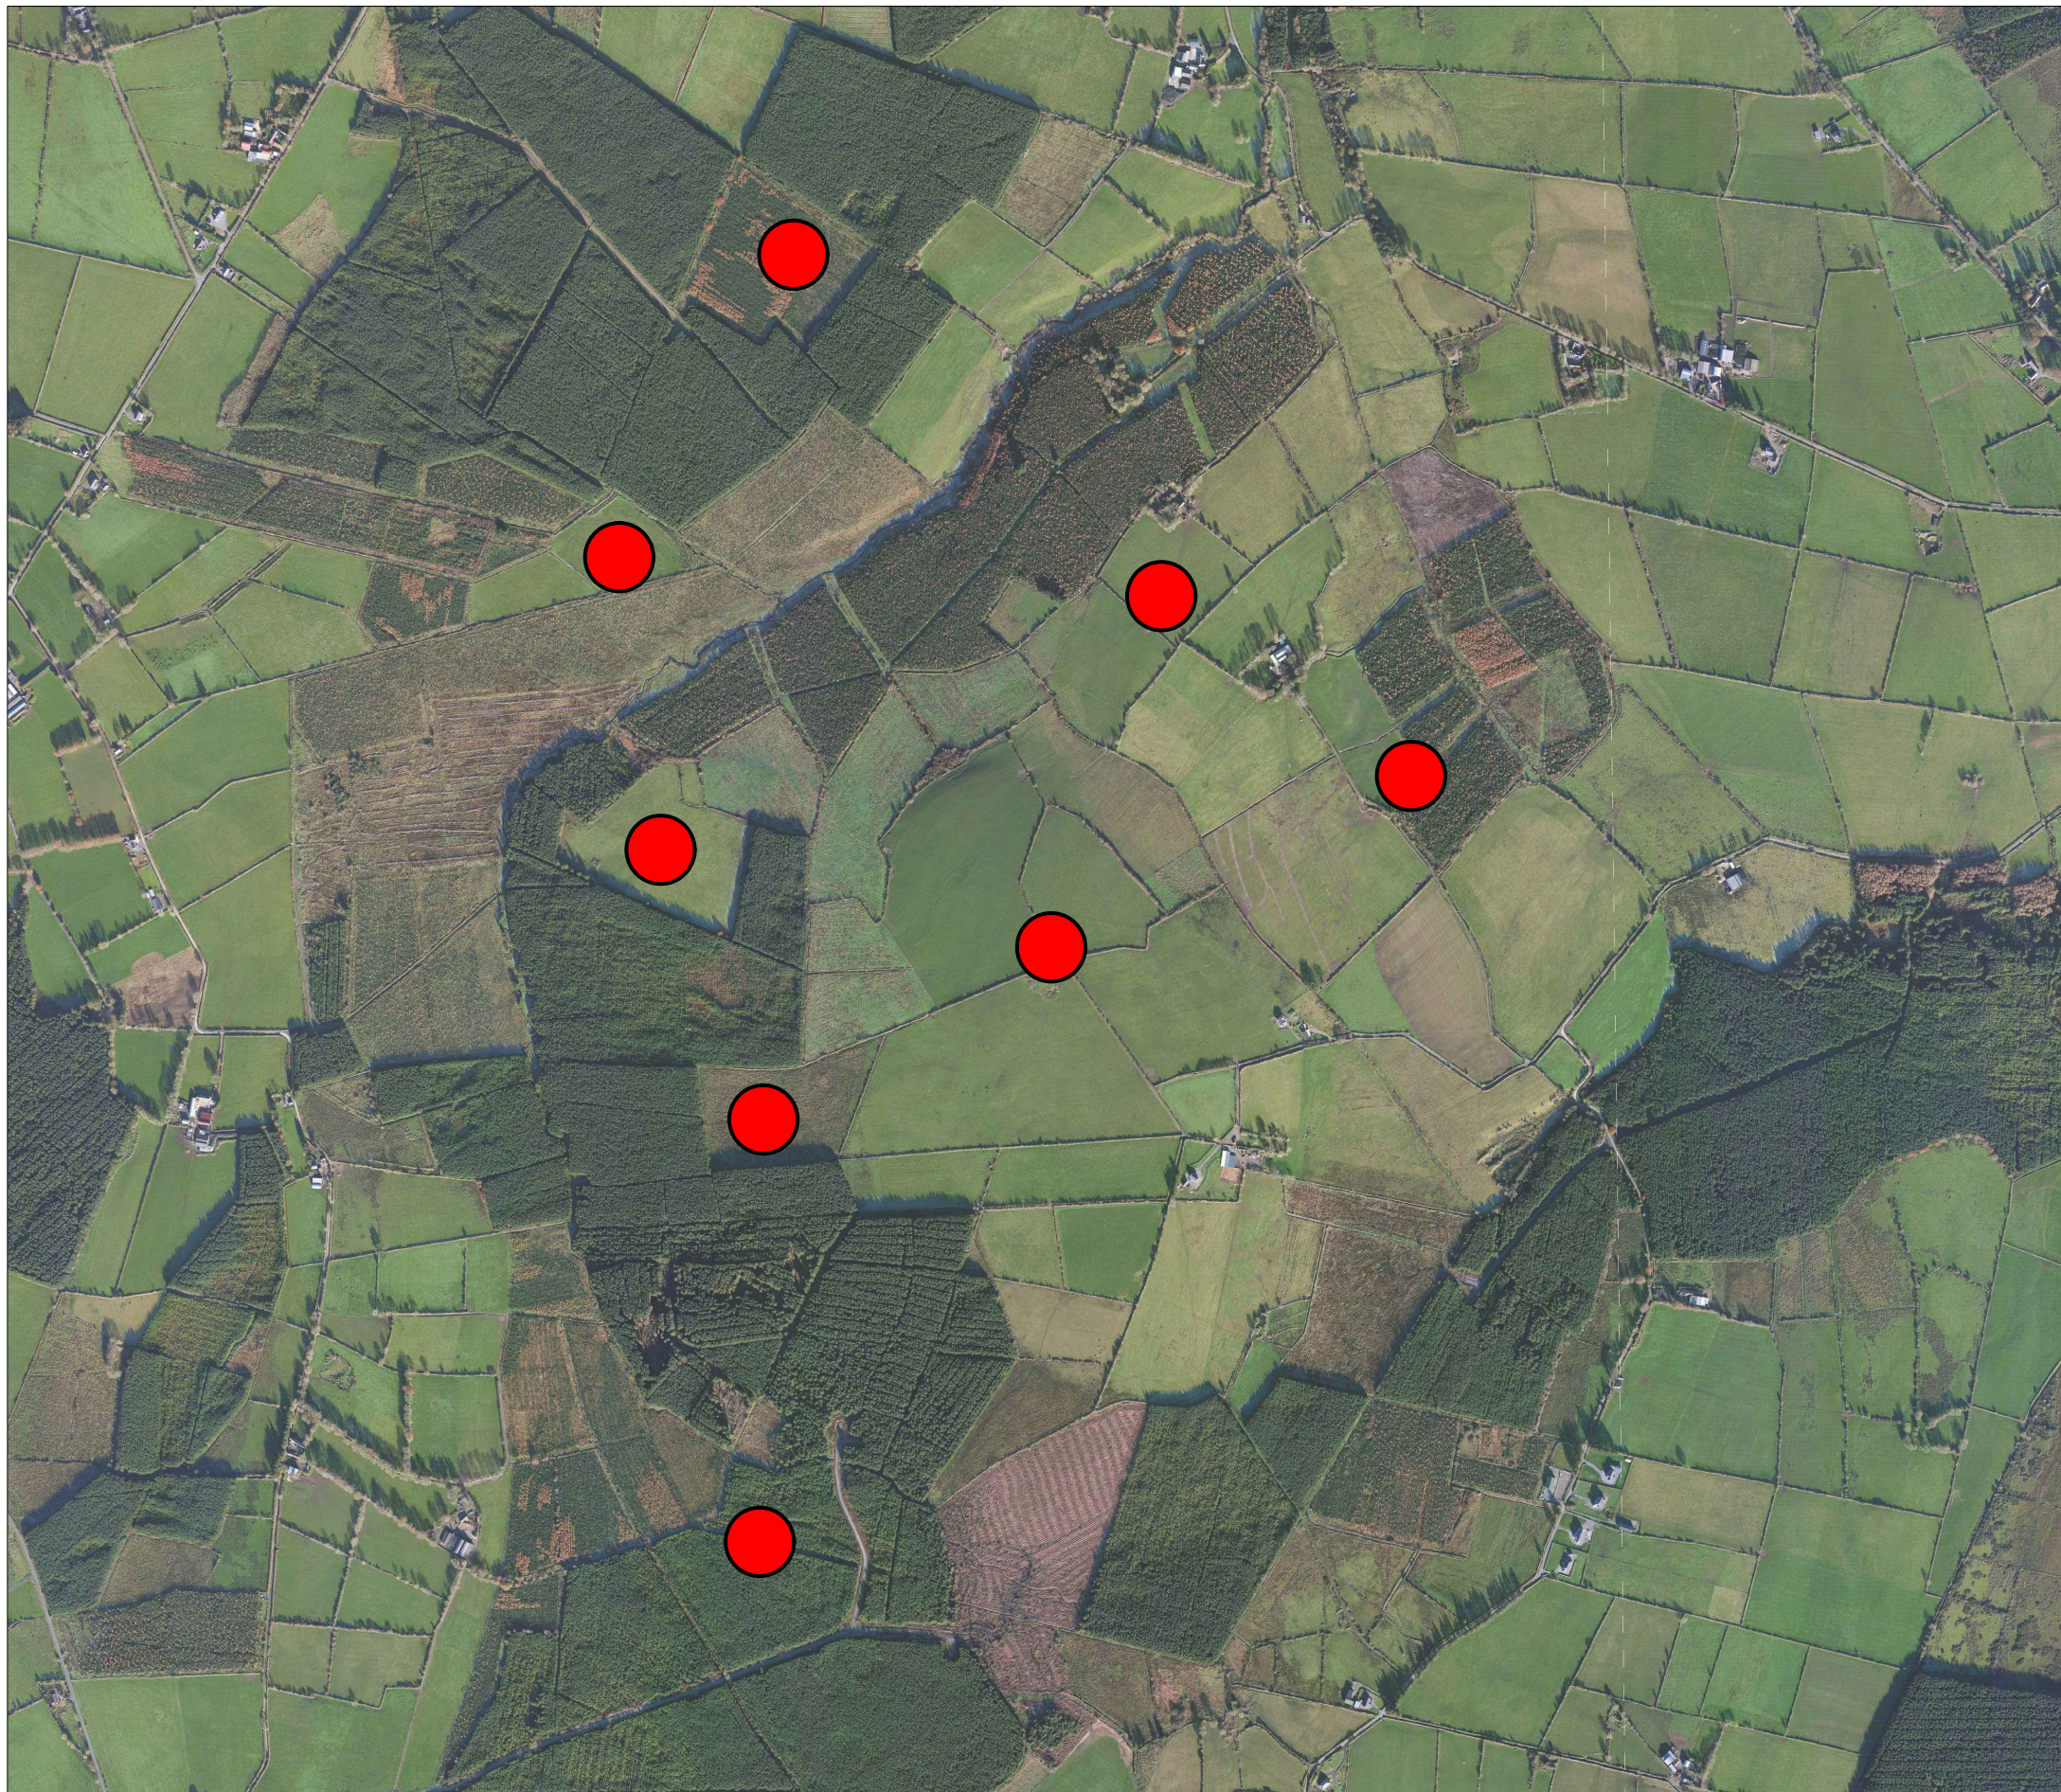

www.galetechenergy.com

OSI © Licence: EN 0062822 - Prepared Using ITM

Prepared by:

Legend:

Wind Turbine Locations

Date:	Rev.:	Description:	Drawn By:

Agent Address:

Galetech Energy Services,
Clondargan,
Stradone,
Co. Cavan

Job Title:

White Hill Wind Farm

Client:

White Hill Wind Ltd

Drawing Title:

Alternative Site Layout -
Option D1

Drawing No.:
WTH_PAS_EIAR_004

Revision No.:
0

Scale:
(A3) 1:30,000

Date:
30/10/2022

Drawn By:
C.M.P

Checked By:
J.B

Confirmed By:
S.C

Prepared by:

Legend:

Wind Turbine Locations

Date:	Rev.:	Description:	Drawn By:

Agent Address:

Galetech Energy Services,
Clondargan,
Stradone,
Co. Cavan

Job Title:

White Hill Wind Farm

Client:

White Hill Wind Ltd

Drawing Title: